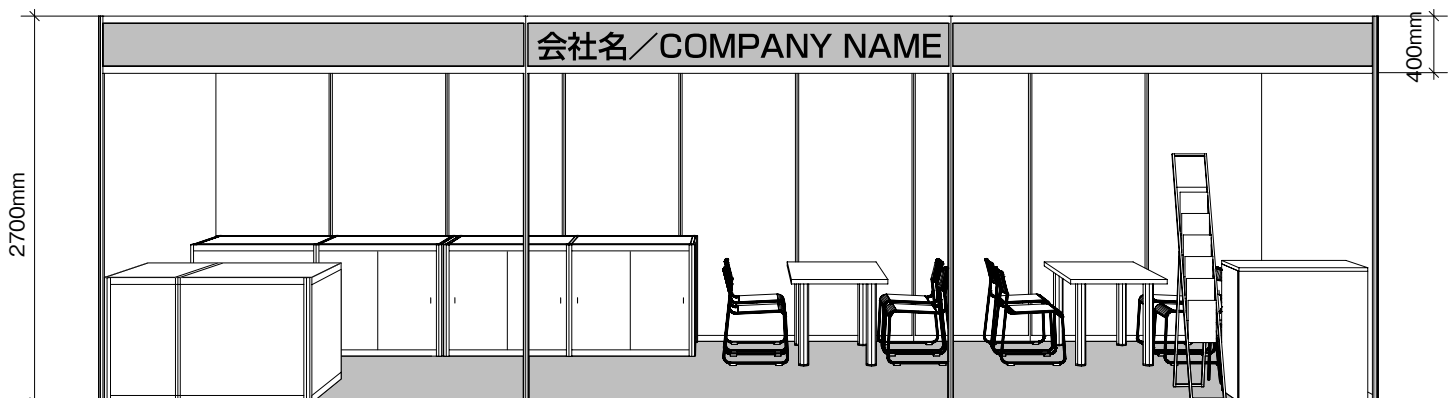

* Items subject to change.

Rental Display System (Type B)

1 booth (6m×2.7m)

Raw Space	¥946,000
Rental Display	¥340,000
Total	¥1,286,000

*Payment must be made in Japanese yen only.

*Tax is not included.

1	Back & Side Walls	H: 2700mm Color: Select from White/ Gray
2	Fascia Board	H: 400mm Color: Select from White/ Pink / Yellow / Blue / Green / Black
3	Company Name	Within 40 letters / Gothic / Color: Black when Fascia Board is White / Pink / Yellow
		Within 40 letters / Gothic / Color: White when Fascia Board is Blue / Green / Black
4	Needle Punch Carpet	Color: Blue / Green / Gray / Red / Brown
5	Electricity/Lights	Spotlight (100w) ×2, Fluorescent Light (40W) ×4, Outlet (100V up to 780W) ×2, Main line power is included. (100V/2kW)
6	Furniture	Reception Counter ×1, Folding Chair ×2, Dustbin ×1, Catalogue Stand ×1, Meeting Table Set (Table ×2, Chair ×8)
7	Display Table with Storage	(W2000mm × D700mm) × 1, Select from H:1000/H:750mm, Splittable into two (1000mm × 2) (W1500mm × D700mm) × 1, Select from H:1000/H:750mm, Splittable into two (1000mm,500mm)

1	Back & Side Walls	H:2700mm Color: Select from White / Gray
2	Fascia Board	H:400mm Color: Select from White / Pink / Yellow / Blue / Green / Black
3	Company Name	Within 40 letters / Gothic / Color: Black when Fascia Board is White / Pink / Yellow
		Within 40 letters / Gothic / Color: White when Fascia Board is Blue / Green / Black
4	Needle Punch Carpet	Color: Select from Blue / Green / Gray / Red / Brown
5	Electricity/Lights	Spotlight (100W)×3, Fluorescent Light (40W)×6, Outlet(100V up to 780W)×3, Main line power is included.(100V/3kW)
6	Furniture	Reception Counter×1, Folding Chair×2, Catalogue Stand×1, Dustbin×1 Meeting Table Set×2(Table×2, Chair×8)
7	Display Table with Storage	(W2000mm x D700mm) x 2, Select from H:1000/750mm, Splittable into two (1000m x 2) (W1500mm x D700mm) x 1, Select from H:1000/750mm, Splittable into six (1000m x 5, 500 x 1)