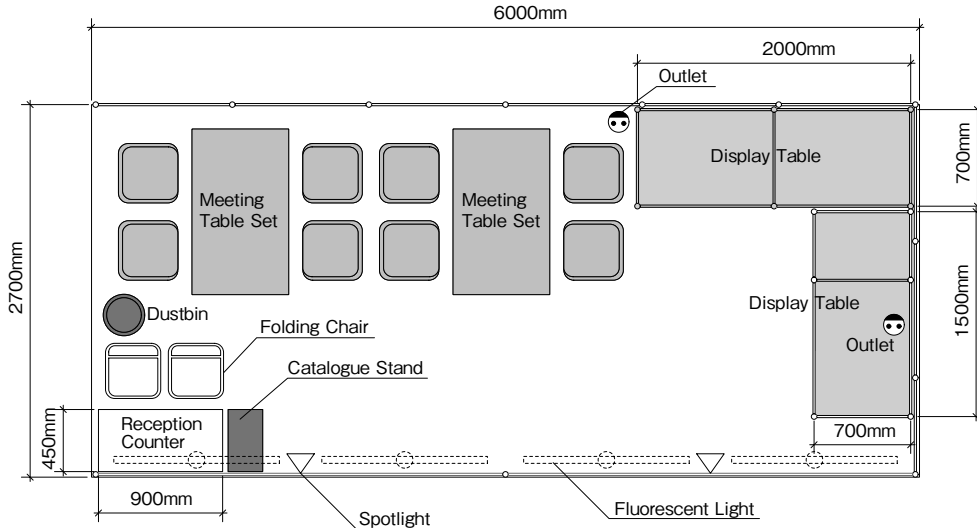

* Items subject to change.

Rental Display System (Type B)

1 booth (6m×2.7m)

Raw Space	¥946,000
Rental Display	¥340,000
Total	¥1,286,000

*Payment must be made in Japanese yen only.

*Tax is not included.

1	Back & Side Walls	H: 2700mm Color: Select from White/ Gray
2	Fascia Board	H: 400mm Color: Select from White/ Pink / Yellow / Blue / Green / Black
3	Company Name	Within 40 letters / Gothic / Color: Black when Fascia Board is White / Pink / Yellow
		Within 40 letters / Gothic / Color: White when Fascia Board is Blue / Green / Black
4	Needle Punch Carpet	Color: Blue / Green / Gray / Red / Brown
5	Electricity/Lights	Spotlight (100w) ×2, Fluorescent Light (40W) ×4, Outlet (100V up to 780W) ×2, Main line power is included. (100V/2kW)
6	Furniture	Reception Counter ×1, Folding Chair ×2, Dustbin ×1, Catalogue Stand ×1, Meeting Table Set (Table ×2, Chair ×8)
7	Display Table with Storage	(W2000mm × D700mm) × 1, Select from H:1000/H:750mm, Splittable into two (1000mm × 2) (W1500mm × D700mm) × 1, Select from H:1000/H:750mm, Splittable into two (1000mm,500mm)

1	Back & Side Walls	H:2700mm Color: Select from White / Gray
2	Fascia Board	H:400mm Color: Select from White / Pink / Yellow / Blue / Green / Black
3	Company Name	Within 40 letters / Gothic / Color: Black when Fascia Board is White / Pink / Yellow
		Within 40 letters / Gothic / Color: White when Fascia Board is Blue / Green / Black
4	Needle Punch Carpet	Color: Select from Blue / Green / Gray / Red / Brown
5	Electricity/Lights	Spotlight (100W)×3, Fluorescent Light (40W)×6, Outlet(100V up to 780W)×3, Main line power is included.(100V/3kW)
6	Furniture	Reception Counter×1, Folding Chair×2, Catalogue Stand×1, Dustbin×1 Meeting Table Set×2(Table×2, Chair×8)
7	Display Table with Storage	(W2000mm x D700mm) x 2, Select from H:1000/750mm, Splittable into two (1000m x 2) (W1500mm x D700mm) x 1, Select from H:1000/750mm, Splittable into six (1000m x 5, 500 x 1)