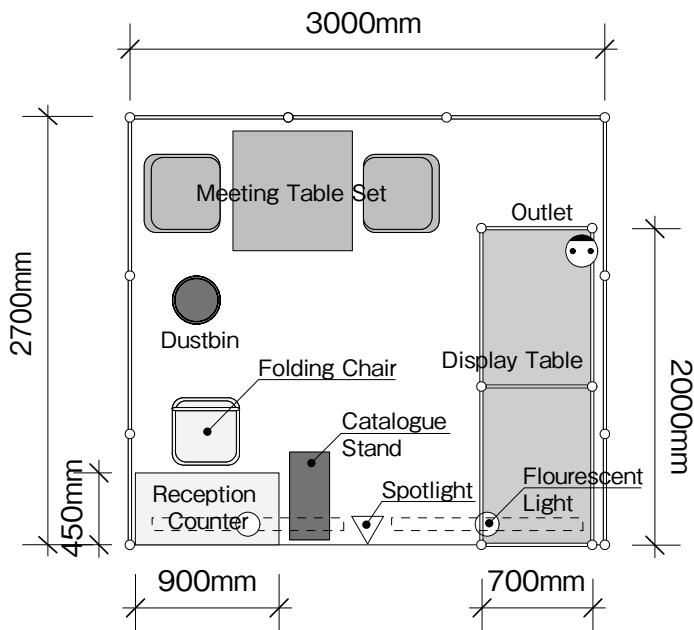

Rental Display System (Type B)

Mini Booth (3m×2.7m)

Raw Space	¥473,000
Rental Display	¥170,000
Total	¥643,000

*Payment must be made in Japanese yen only.

*Tax is not included.

1	Back & Side Walls	H: 2700mm Color: Select from White/ Gray
2	Fascia Board	H: 400mm Color: Select from White/ Pink / Yellow / Blue / Green / Black
3	Company Name	Within 40 letters / Gothic / Color: Black when Fascia Board is White / Pink / Yellow
		Within 40 letters / Gothic / Color: White when Fascia Board is Blue / Green / Black
4	Needle Punch Carpet	Color: Blue / Green / Gray / Red / Brown
5	Electricity/Lights	Spotlight (100w) ×1, Fluorescent Light (40W) ×2, Outlet (100V up to 780W) ×1, Main line power is included. (100V/1kW)
6	Furniture	Reception Counter ×1, Folding Chair ×1, Dustbin ×1, Catalogue Stand ×1, Meeting Table Set (Table ×1, Chair ×2)
7	Display Table with Storage	(W2000mm × D700mm) × 1, Select from H:1000/H:750mm, Splittable into two (1000mm × 2)

1	Back & Side Walls	H:2700mm Color: Select from White / Gray
2	Fascia Board	H:400mm Color: Select from White / Pink / Yellow / Blue / Green / Black
3	Company Name	Within 40 letters / Gothic / Color: Black when Fascia Board is White / Pink / Yellow
		Within 40 letters / Gothic / Color: White when Fascia Board is Blue / Green / Black
4	Needle Punch Carpet	Color: Select from Blue / Green / Gray / Red / Brown
5	Electricity/Lights	Spotlight (100W)×3, Fluorescent Light (40W)×6, Outlet(100V up to 780W)×3, Main line power is included.(100V/3kW)
6	Furniture	Reception Counter×1, Folding Chair×2, Catalogue Stand×1, Dustbin×1 Meeting Table Set×2(Table×2, Chair×8)
7	Display Table with Storage	(W2000mm x D700mm) x 2, Select from H:1000/750mm, Splittable into two (1000m x 2) (W1500mm x D700mm) x 1, Select from H:1000/750mm, Splittable into six (1000m x 5, 500 x 1)