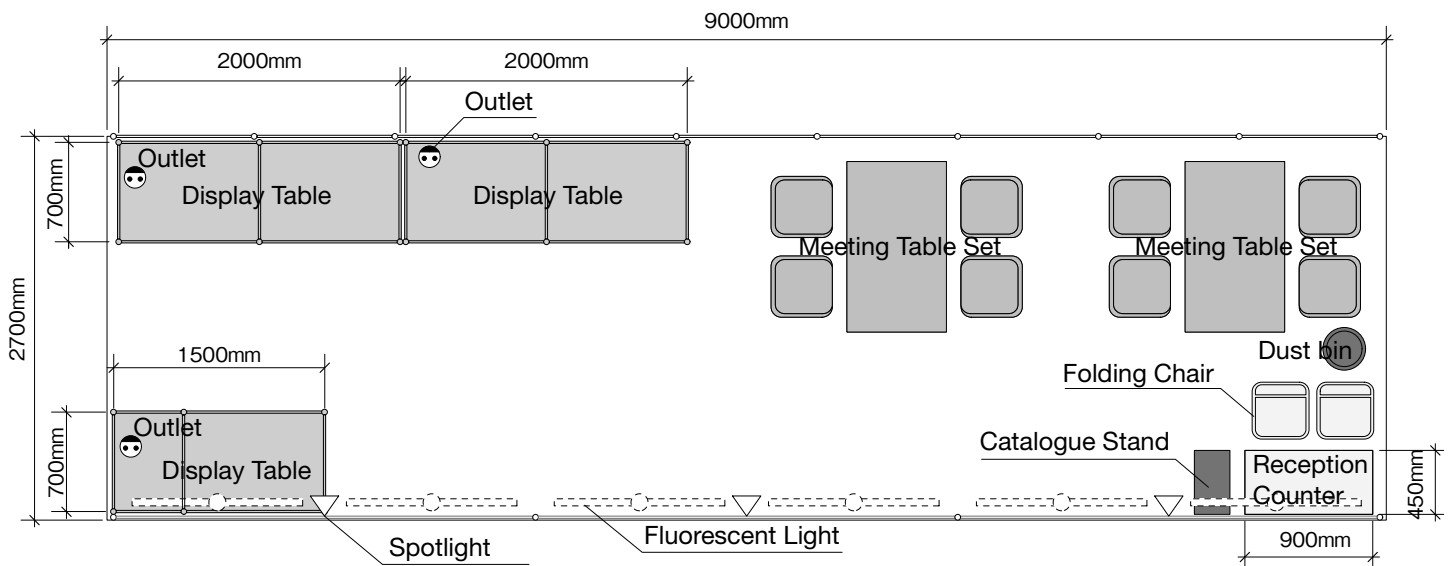

* Items subject to change.

Rental Display System (Type B)

1 booth (6m×2.7m)

Raw Space	¥946,000
Rental Display	¥340,000
Total	¥1,286,000

*Payment must be made in Japanese yen only.

*Tax is not included.

1	Back & Side Walls	H: 2700mm Color: Select from White/ Gray
2	Fascia Board	H: 400mm Color: Select from White/ Pink / Yellow / Blue / Green / Black
3	Company Name	Within 40 letters / Gothic / Color: Black when Fascia Board is White / Pink / Yellow
		Within 40 letters / Gothic / Color: White when Fascia Board is Blue / Green / Black
4	Needle Punch Carpet	Color: Blue / Green / Gray / Red / Brown
5	Electricity/Lights	Spotlight (100w) ×2, Fluorescent Light (40W) ×4, Outlet (100V up to 780W) ×2, Main line power is included. (100V/2kW)
6	Furniture	Reception Counter ×1, Folding Chair ×2, Dustbin ×1, Catalogue Stand ×1, Meeting Table Set (Table ×2, Chair ×8)
7	Display Table with Storage	(W2000mm × D700mm) × 1, Select from H:1000/H:750mm, Splittable into two (1000mm × 2) (W1500mm × D700mm) × 1, Select from H:1000/H:750mm, Splittable into two (1000mm,500mm)

1	Back & Side Walls	H:2700mm Color: Select from White / Gray
2	Fascia Board	H:400mm Color: Select from White / Pink / Yellow / Blue / Green / Black
3	Company Name	Within 40 letters / Gothic / Color: Black when Fascia Board is White / Pink / Yellow
		Within 40 letters / Gothic / Color: White when Fascia Board is Blue / Green / Black
4	Needle Punch Carpet	Color: Select from Blue / Green / Gray / Red / Brown
5	Electricity/Lights	Spotlight (100W)×3, Fluorescent Light (40W)×6, Outlet(100V up to 780W)×3, Main line power is included.(100V/3kW)
6	Furniture	Reception Counter×1, Folding Chair×2, Catalogue Stand×1, Dustbin×1 Meeting Table Set×2(Table×2, Chair×8)
7	Display Table with Storage	(W2000mm x D700mm) x 2, Select from H:1000/750mm, Splittable into two (1000m x 2) (W1500mm x D700mm) x 1, Select from H:1000/750mm, Splittable into six (1000m x 5, 500 x 1)