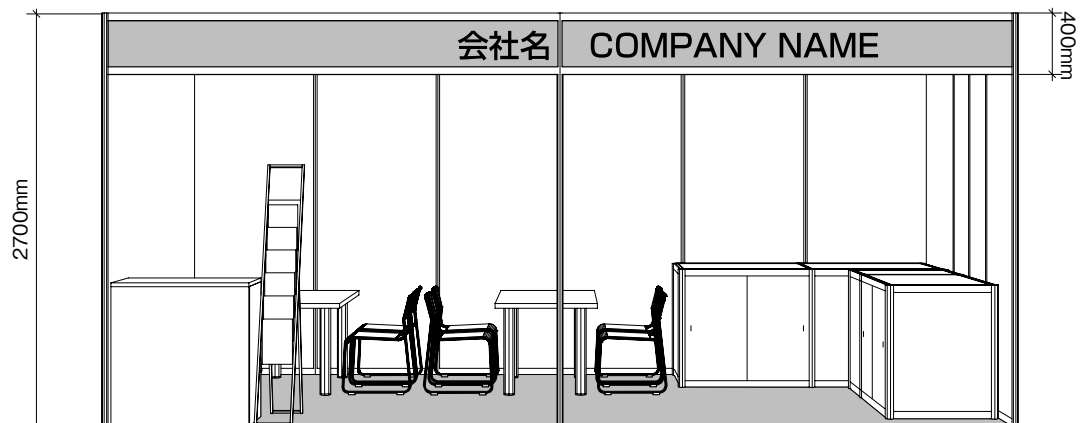

* Items subject to change.

Rental Display System (Type B)

1 booth (6m×2.7m)

Raw Space	¥946,000
Rental Display	¥340,000
Total	¥1,286,000

*Payment must be made in Japanese yen only.

*Tax is not included.

1	Back & Side Walls	H: 2700mm Color: Select from White/ Gray
2	Fascia Board	H: 400mm Color: Select from White/ Pink / Yellow / Blue / Green / Black
3	Company Name	Within 40 letters / Gothic / Color: Black when Fascia Board is White / Pink / Yellow
		Within 40 letters / Gothic / Color: White when Fascia Board is Blue / Green / Black
4	Needle Punch Carpet	Color: Blue / Green / Gray / Red / Brown
5	Electricity/Lights	Spotlight (100w) ×2, Fluorescent Light (40W) ×4, Outlet (100V up to 780W) ×2, Main line power is included. (100V/2kW)
6	Furniture	Reception Counter ×1, Folding Chair ×2, Dustbin ×1, Catalogue Stand ×1, Meeting Table Set (Table ×2, Chair ×8)
7	Display Table with Storage	(W2000mm × D700mm) × 1, Select from H:1000/H:750mm, Splittable into two (1000mm × 2) (W1500mm × D700mm) × 1, Select from H:1000/H:750mm, Splittable into two (1000mm,500mm)

1	Back & Side Walls	H:2700mm Color: Select from White / Gray
2	Fascia Board	H:400mm Color: Select from White / Pink / Yellow / Blue / Green / Black
3	Company Name	Within 40 letters / Gothic / Color: Black when Fascia Board is White / Pink / Yellow
		Within 40 letters / Gothic / Color: White when Fascia Board is Blue / Green / Black
4	Needle Punch Carpet	Color: Select from Blue / Green / Gray / Red / Brown
5	Electricity/Lights	Spotlight (100W)×3, Fluorescent Light (40W)×6, Outlet(100V up to 780W)×3, Main line power is included.(100V/3kW)
6	Furniture	Reception Counter×1, Folding Chair×2, Catalogue Stand×1, Dustbin×1 Meeting Table Set×2(Table×2, Chair×8)
7	Display Table with Storage	(W2000mm x D700mm) x 2, Select from H:1000/750mm, Splittable into two (1000m x 2) (W1500mm x D700mm) x 1, Select from H:1000/750mm, Splittable into six (1000m x 5, 500 x 1)