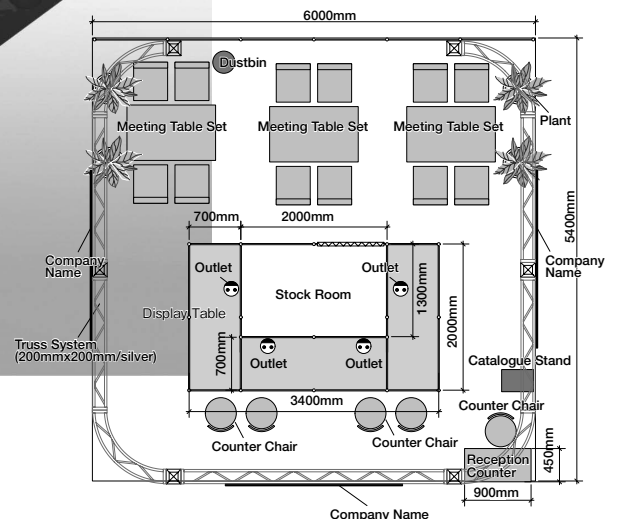

1	Back & Side Walls	H:2700mm Color: Select from White/ Gray / Blue / Navy / Black / Green / Red
2	Fascia Board	W:1800mm H:400mm Color: Select from White/ Gray / Blue / Navy / Black / Green / Red / Green / Vivid Green / Yellow / Pink
3	Company Name	Font: Cut-out Letters in Gothic script Color: Select from White/ Black / Blue / Navy / Green / Red / Yellow
		Number of Letters: Number of letters is not limited. The size of letters will be different depends on its length.
4	Needle Punch Carpet	Color: Blue / Navy / Cream / Green / Gray / Red / Orange / Brown
5	Electricity/Lights	Spotlight (100w) ×15, Outlet (100V up to 500W) ×3, Main line power is included. (100V3kW)
6	Furniture	Reception Counter ×1, Counter Chair ×3, Catalogue Stand ×2, Meeting Table Set ×2 (Table ×2, Chair×8), Dustbin ×1
7	Display Table with Storage	(W2000mm x D700mm) × 3, Select from H:1000/750mm, Splittable into two (1000m x 6)

1	Back & Side Walls	H:2700mm Color: Select from White/ Gray / Blue / Navy / Black / Green / Red
2	Fascia Board	W:1800mm H:400mm Color: Select from White/ Gray / Blue / Navy / Black / Green / Red / Green / Vivid Green / Yellow / Pink
3	Company Name	Font: Cut-out Letters in Gothic script Color: Select from White/ Black / Blue / Navy / Green / Red / Yellow Number of Letters: Number of letters is not limited. The size of letters will be different depends on its length.
4	Needle Punch Carpet	Color: Blue / Navy / Cream / Green / Gray / Red / Orange / Brown
5	Electricity/Lights	Spotlight (100w) ×20, Outlet (100V up to 500W) ×4, Main line power is included. (100V4kW)
6	Furniture	Reception Counter ×1, Counter Chair ×5, Catalogue Stand ×1, Meeting Table Set ×3 (Table ×3, Chair×12), Dustbin ×1, Plant ×4
7	Display Table with Storage	W2000×D700×3, Select from H:1000/H:750mm, Splittable into two (1000m x 6)