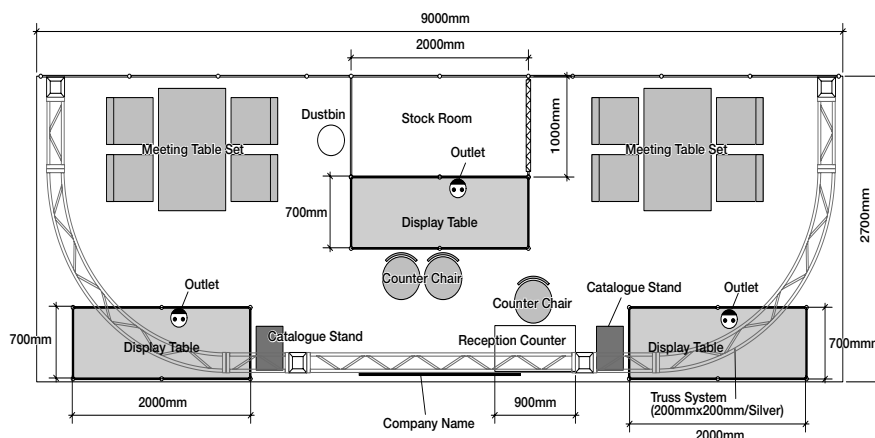

1	Back & Side Walls	H:2700mm Color: Select from White/ Gray / Blue / Navy / Black / Green / Red
2	Fascia Board	W:1800mm H:400mm Color: Select from White/ Gray / Blue / Navy / Black / Green / Red / Green / Vivid Green / Yellow / Pink
3	Company Name	Font: Cut-out Letters in Gothic script Color: Select from White/ Black / Blue / Navy / Green / Red / Yellow
		Number of Letters: Number of letters is not limited. The size of letters will be different depends on its length.
4	Needle Punch Carpet	Color: Blue / Navy / Cream / Green / Gray / Red / Orange / Brown
5	Electricity/Lights	Spotlight (100w) ×15, Outlet (100V up to 500W) ×3, Main line power is included. (100V3kW)
6	Furniture	Reception Counter ×1, Counter Chair ×3, Catalogue Stand ×2, Meeting Table Set ×2 (Table ×2, Chair×8), Dustbin ×1
7	Display Table with Storage	(W2000mm x D700mm) × 3, Select from H:1000/750mm, Splittable into two (1000m x 6)

1	Back & Side Walls	H:2700mm Color: Select from White/ Gray / Blue / Navy / Black / Green / Red
2	Fascia Board	W:1800mm H:400mm Color: Select from White/ Gray / Blue / Navy / Black / Green / Red / Green / Vivid Green / Yellow / Pink
3	Company Name	Font: Cut-out Letters in Gothic script Color: Select from White/ Black / Blue / Navy / Green / Red / Yellow Number of Letters: Number of letters is not limited. The size of letters will be different depends on its length.
4	Needle Punch Carpet	Color: Blue / Navy / Cream / Green / Gray / Red / Orange / Brown
5	Electricity/Lights	Spotlight (100w) ×20, Outlet (100V up to 500W) ×4, Main line power is included. (100V4kW)
6	Furniture	Reception Counter ×1, Counter Chair ×5, Catalogue Stand ×1, Meeting Table Set ×3 (Table ×3, Chair×12), Dustbin ×1, Plant ×4
7	Display Table with Storage	W2000×D700×3, Select from H:1000/H:750mm, Splittable into two (1000m x 6)