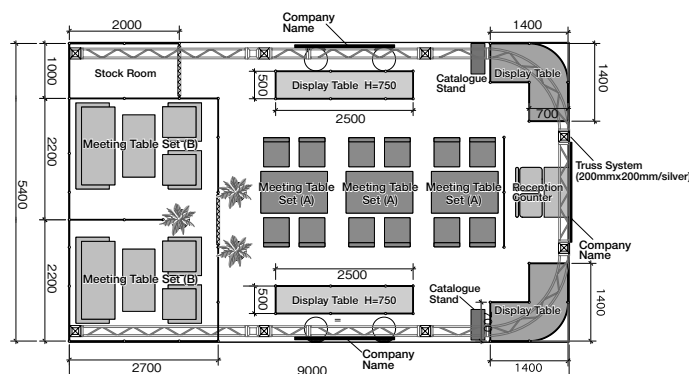

1	Back & Side Walls	H:2700mm Color: Select from White/ Gray / Blue / Navy / Black / Green / Red
2	Fascia Board	W:1800mm H:400mm Color: Select from White/ Gray / Blue / Navy / Black / Green / Red / Green / Vivid Green / Yellow / Pink
3	Company Name	Font: Cut-out Letters in Gothic script Color: Select from White/ Black / Blue / Navy / Green / Red / Yellow Number of Letters: Number of letters is not limited. The size of letters will be different depends on its length.
4	Needle Punch Carpet	Color: Blue / Navy / Cream / Green / Gray / Red / Orange / Brown
5	Electricity/Lights	Spotlight (100w) ×20, Outlet (100V up to 500W) ×4, Main line power is included. (100V4kW)
6	Furniture	Reception Counter ×1, Counter Chair ×5, Catalogue Stand ×1, Meeting Table Set ×3 (Table ×3, Chair×12), Dustbin ×1, Plant ×4
7	Display Table with Storage	W2000×D700×3, Select from H:1000/H:750mm, Splittable into two (1000m x 6)

1	Back & Side Walls	H:2700mm Color: Select from White/ Gray / Blue / Navy / Black / Green / Red
2	Fascia Board	W:1800mm H:400mm Color: Select from White/ Gray / Blue / Navy / Black / Green / Red / Green / Vivid Green / Yellow / Pink
3	Company Name	Font: Cut-out Letters in Gothic script Color: Select from White/ Black / Blue / Navy / Green / Red / Yellow
		Number of Letters: Number of letters is not limited. The size of letters will be different depends on its length.
4	Needle Punch Carpet	Color: Blue / Navy / Cream / Green / Gray / Red / Orange / Brown
5	Electricity/Lights	Spotlight (100w) ×30, Outlet (100V up to 500W) ×6, Main line power is included. (100V6kW)
6	Furniture	Reception Counter ×1, Reception Chair x2, Counter Chair ×4, Catalogue Stand ×2, Meeting Table Set (A) × 3 (Table ×3, Chair×12), Meeting Table Set (B) x 2 (Table x2, Sofa x2), Dustbin ×1,Plant ×3
7	Display Table with Storage	(Curved W1400mm x D700mm x H1000mm) x 2, (W2500mm x D500mm x H750mm) x 2