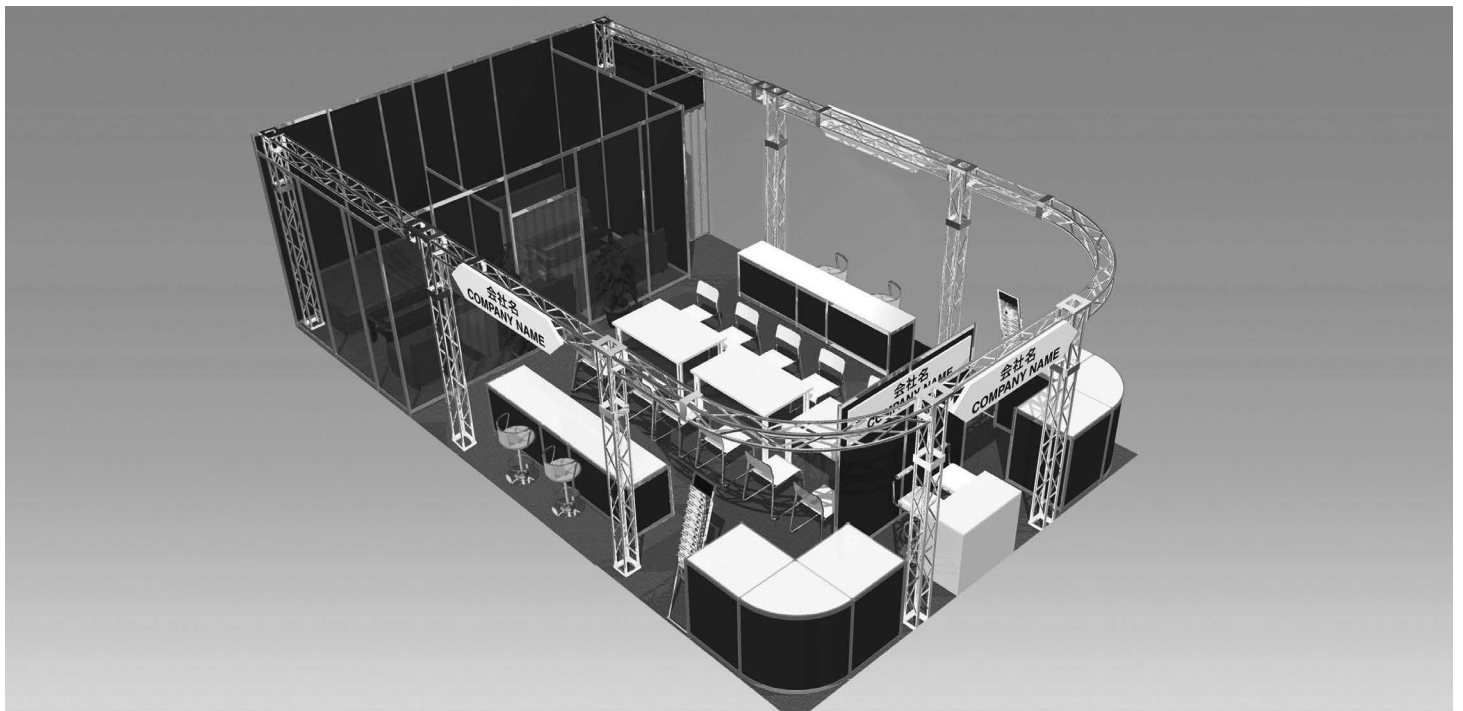

1	Back & Side Walls	H:2700mm Color: Select from White/ Gray / Blue / Navy / Black / Green / Red
2	Fascia Board	W:1800mm H:400mm Color: Select from White/ Gray / Blue / Navy / Black / Green / Red / Green / Vivid Green / Yellow / Pink
3	Company Name	Font: Cut-out Letters in Gothic script Color: Select from White/ Black / Blue / Navy / Green / Red / Yellow Number of Letters: Number of letters is not limited. The size of letters will be different depends on its length.
4	Needle Punch Carpet	Color: Blue / Navy / Cream / Green / Gray / Red / Orange / Brown
5	Electricity/Lights	Spotlight (100w) ×20, Outlet (100V up to 500W) ×4, Main line power is included. (100V4kW)
6	Furniture	Reception Counter ×1, Counter Chair ×5, Catalogue Stand ×1, Meeting Table Set ×3 (Table ×3, Chair×12), Dustbin ×1, Plant ×4
7	Display Table with Storage	W2000×D700×3, Select from H:1000/H:750mm, Splittable into two (1000m x 6)

1	Back & Side Walls	H:2700mm Color: Select from White/ Gray / Blue / Navy / Black / Green / Red
2	Fascia Board	W:1800mm H:400mm Color: Select from White/ Gray / Blue / Navy / Black / Green / Red / Green / Vivid Green / Yellow / Pink
3	Company Name	Font: Cut-out Letters in Gothic script Color: Select from White/ Black / Blue / Navy / Green / Red / Yellow
		Number of Letters: Number of letters is not limited. The size of letters will be different depends on its length.
4	Needle Punch Carpet	Color: Blue / Navy / Cream / Green / Gray / Red / Orange / Brown
5	Electricity/Lights	Spotlight (100w) ×30, Outlet (100V up to 500W) ×6, Main line power is included. (100V6kW)
6	Furniture	Reception Counter ×1, Reception Chair x2, Counter Chair ×4, Catalogue Stand ×2, Meeting Table Set (A) × 3 (Table ×3, Chair×12), Meeting Table Set (B) x 2 (Table x2, Sofa x2), Dustbin ×1,Plant ×3
7	Display Table with Storage	(Curved W1400mm x D700mm x H1000mm) x 2, (W2500mm x D500mm x H750mm) x 2