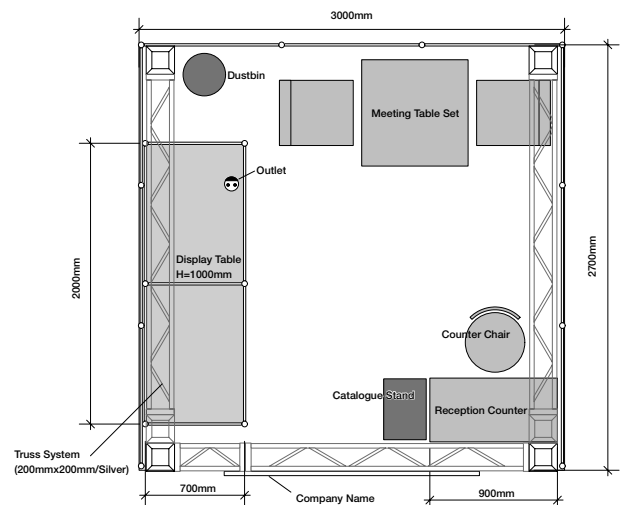

Rental Display System (Type A)

Mini Booth (3m×2.7m)

Raw Space	¥473,000
Rental Display	¥250,000
Total	¥723,000

*Payment must be made in Japanese yen only.

*Tax is not included.

1	Back & Side Walls	H:2700mm Color: Select from White/ Gray / Blue / Navy / Black / Green / Red
2	Fascia Board	W:1800mm H:400mm Color: Select from White/ Gray / Blue / Navy / Black / Green / Red / Green / Vivid Green / Yellow / Pink
3	Company Name	Font: Cut-out Letters in Gothic Script Color: Select from White/ Black / Blue / Navy / Green / Red / Yellow
		Number of Letters: Number of letters is not limited. The size of letters will be different depends on its length.
4	Needle Punch Carpet	Color: Blue / Navy / Cream / Green / Gray / Red / Orange / Brown
5	Electricity/Lights	Spotlight (100w) x5, Outlet (100V up to 500W) x1, Main line power is included. (100V/1kW)
6	Furniture	Reception Counter x1, Counter Chair x1, Catalogue Stand x1, Meeting Table Set x1 (Table x1, Chairx2), Dustbin x1
7	Display Table with Storage	(W:2000mm x D:700mm) x 1, Select from H:1000/H:750mm, Splittable into two (1000mm x 2)

* Items subject to change.