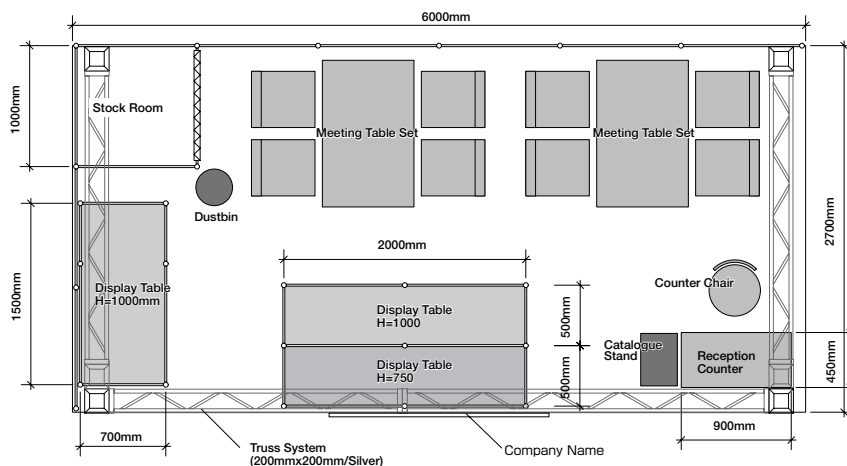

Rental Display System (Type A)

1 booth (6m×2.7m)

Raw Space	¥946,000
Rental Display	¥500,000
Total	¥1,446,000

*Payment must be made in Japanese yen only.

*Tax is not included.

1	Back & Side Walls	H:2700mm Color: Select from White/ Gray / Blue / Navy / Black / Green / Red
2	Fascia Board	W:1800mm H:400mm Color: Select from White/ Gray / Blue / Navy/ Black / Green / Red / Green / Vivid Green / Yellow / Pink
3	Company Name	Font: Cut-out Letters in Gothic Script Color: Select from White/ Black / Blue / Navy / Green / Red / Yellow
		Number of Letters: Number of letters is not limited. The size of letters will be different depends on its length.
4	Needle Punch Carpet	Color: Blue / Navy / Cream / Green / Gray / Red / Orange / Brown
5	Electricity/Lights	Spotlight (100w) ×10, Outlet (100V up to 500W) ×2, Main line power is included. (100V/2kW)
6	Furniture	Reception Counter ×1, Counter Chair ×1, Catalogue Stand ×1, Meeting Table Set ×2 (Table ×2, Chair×8), Dustbin ×1
7	Display Table with Storage	(W:1500mm × D:700mm) × 1, Select from H:1000/H:750mm, Splittable into two (1000mm, 500mm)
		(W:2000mm × D:500mm) × 2, Select from H:1000/H:750mm, Splittable into two (1000mm × 2)

* Items subject to change.