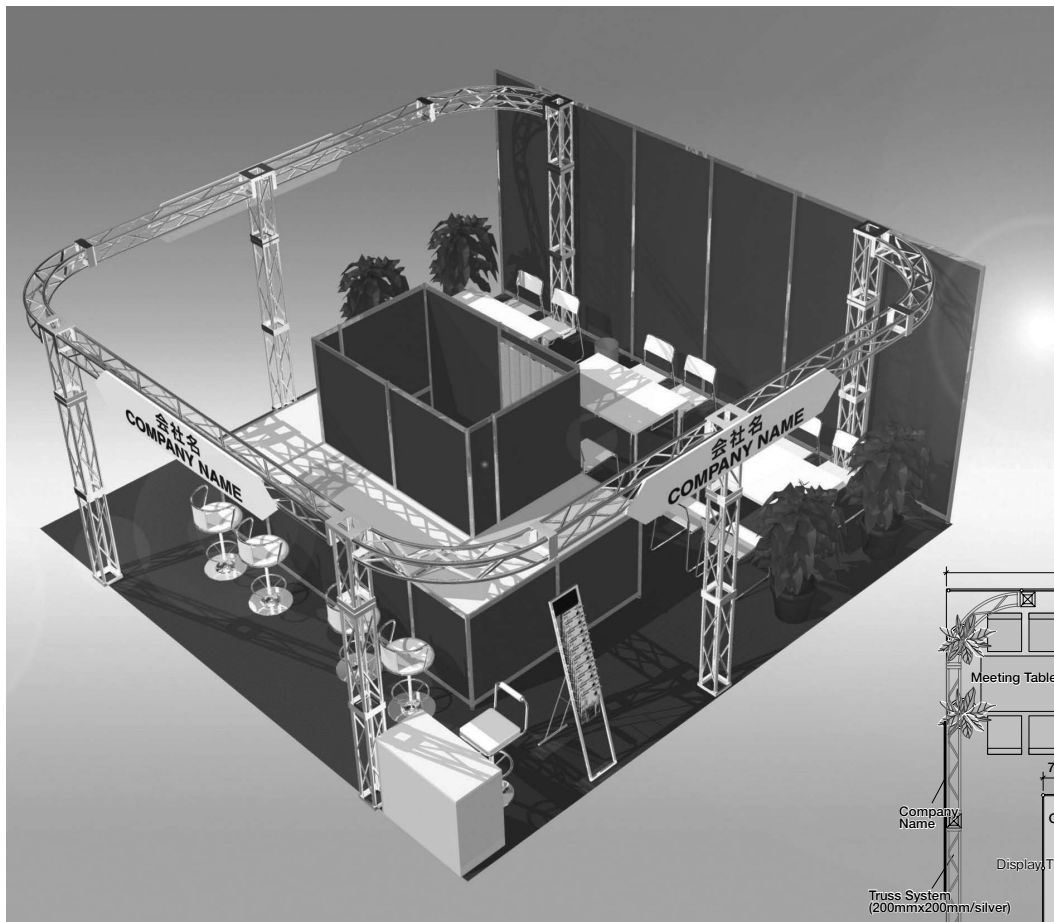

1	Back & Side Walls	H:2700mm Color: Select from White/ Gray / Blue / Navy / Black / Green / Red
2	Fascia Board	W:1800mm H:400mm Color: Select from White/ Gray / Blue / Navy / Black / Green / Red / Green / Vivid Green / Yellow / Pink
3	Company Name	Font: Cut-out Letters in Gothic script Color: Select from White/ Black / Blue / Navy / Green / Red / Yellow
		Number of Letters: Number of letters is not limited. The size of letters will be different depends on its length.
4	Needle Punch Carpet	Color: Blue / Navy / Cream / Green / Gray / Red / Orange / Brown
5	Electricity/Lights	Spotlight (100w) ×15, Outlet (100V up to 500W) ×3, Main line power is included. (100V3kW)
6	Furniture	Reception Counter ×1, Counter Chair ×3, Catalogue Stand ×2, Meeting Table Set ×2 (Table ×2, Chair×8), Dustbin ×1
7	Display Table with Storage	(W2000mm x D700mm) × 3, Select from H:1000/750mm, Splittable into two (1000m x 6)

1	Back & Side Walls	H:2700mm Color: Select from White/ Gray / Blue / Navy / Black / Green / Red
2	Fascia Board	W:1800mm H:400mm Color: Select from White/ Gray / Blue / Navy / Black / Green / Red / Green / Vivid Green / Yellow / Pink
3	Company Name	Font: Cut-out Letters in Gothic script Color: Select from White/ Black / Blue / Navy / Green / Red / Yellow Number of Letters: Number of letters is not limited. The size of letters will be different depends on its length.
4	Needle Punch Carpet	Color: Blue / Navy / Cream / Green / Gray / Red / Orange / Brown
5	Electricity/Lights	Spotlight (100w) ×20, Outlet (100V up to 500W) ×4, Main line power is included. (100V4kW)
6	Furniture	Reception Counter ×1, Counter Chair ×5, Catalogue Stand ×1, Meeting Table Set ×3 (Table ×3, Chair×12), Dustbin ×1, Plant ×4
7	Display Table with Storage	W2000×D700×3, Select from H:1000/H:750mm, Splittable into two (1000m x 6)